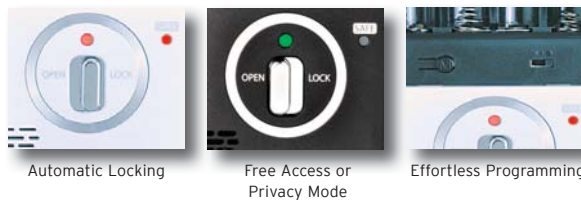

Security at its best

Specifications		
Access	Biometrics Capacity	Up to 100 fingerprint registrations
	Pincode	4 digit - 12 digit combination
Dimension (Excluding Handle)	External Body	23.5D x 74W x 282H (mm)
	Internal Body	25.0D x 74w x 282H (mm)
Dimension (Including Handle)	External Body	78.0D x 151W x 282H (mm)
	Internal Body	79.5D x 151W x 282H (mm)
Door Thickness	32mm x 65mm	
Lockset Backset	55mm / 70mm	
Material	Zinc Die Casting	
Color	White-Chrome / Black-Chrome	
Operating Temperature	15 ~ 55 degrees	
Power Supply	4 x 1.5V AA Alkaline Batteries	
Battery Life	Approx 1 Year, 10 openings a day	
IP Rating	IP54	

* Battery lifespan is dependent on ambient temperature, humidity, frequency of usage and quality of batteries
**Product specification is subjected to changes without prior notice in view of product improvement