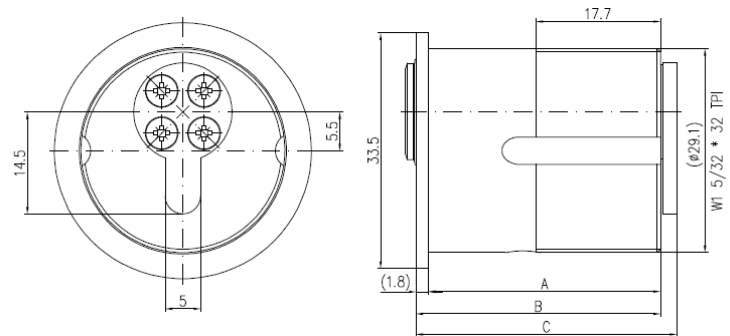

Screw-in Cylinders with 5 lengths ESZ 508.100.718

Configuration

Housing in nickel-plated brass, reversible key made from nickel silver
Housing in natural brass at no additional charge

Included with the cylinder

2 reversible keys
Kaba gemini S, quattro S and quattro pluS: plastic clip in Kaba blue
Kaba penta: plastic clip in dark red
1 cylinder with one cam

Available Systems

6 Kaba penta	7 Kaba quattro pluS	2 Kaba gemini S
	4 Kaba quattro S	
	5 Kaba experT²⁾	9 Kaba gemini T²⁾
	3 Kaba quattro¹⁾	1 Kaba gemini¹⁾

Order Code	A	B	C
*.ESZ508.100.718/31 **	31.75	33.55	35.90
*.ESZ508.100.718/34 **	34.93	36.73	39.08
*.ESZ508.100.718/38 **	38.10	39.90	42.25
*.ESZ508.100.718/41 **	41.28	43.08	45.43
*.ESZ508.100.718/44 **	44.45	46.25	48.60

* System code number (1, 2, 3, 4, 5, 6, 7, 9)

** Surface Finishes

Natural nickel	NI
Standard/natural brass	MS
Standard antique brass	MSA
Polished brass	MP
Chemically nickel-plated	NIC
Standard chrome	CR
Polished chrome	CRP
Dull chrome	CRM
Light brown	BL
Medium brown	BM
Dark brown/black	BD
Gold plated	GO

¹⁾ The systems Kaba gemini and Kaba quattro are offered for expansions only!

²⁾ The systems Kaba experT and Kaba gemini T are only sold to authorized dealers.