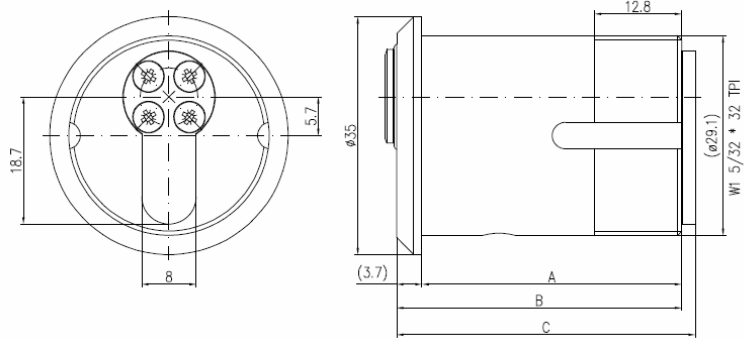

Screw-in Cylinders with 4 lengths ESZ 508.100.733

Configuration

Housing in nickel-plated brass, reversible key made from nickel silver
Housing in natural brass at no additional charge

Included with the cylinder

2 reversible keys
Kaba gemini S, quattro S and quattro pluS: plastic clip in Kaba blue
Kaba penta: plastic clip in dark red
1 cylinder with one cam

Available Systems

6 Kaba penta	7 Kaba quattro pluS	2 Kaba gemini S
	4 Kaba quattro S	
	5 Kaba experT ²⁾	9 Kaba gemini T ²⁾
	3 Kaba quattro ¹⁾	1 Kaba gemini ¹⁾

Order Code	A	B	C
*.ESZ508.100.733/31**	31.75	35.45	37.60
*.ESZ508.100.733/34**	34.93	38.63	40.78
*.ESZ508.100.733/38**	38.10	41.80	43.95
*.ESZ508.100.733/44**	44.45	48.15	50.30

* System code number (1, 2, 3, 4, 5, 6, 7, 9)

** Surface Finishes

Natural nickel	NI
Standard/natural brass	MS
Standard antique brass	MSA
Polished brass	MP
Chemically nickel-plated	NIC
Standard chrome	CR
Polished chrome	CRP
Dull chrome	CRM
Light brown	BL
Medium brown	BM
Dark brown/black	BD
Gold plated	GO

¹⁾ The systems Kaba gemini and Kaba quattro are offered for expansions only!

²⁾ The systems Kaba experT and Kaba gemini T are only sold to authorized dealers.