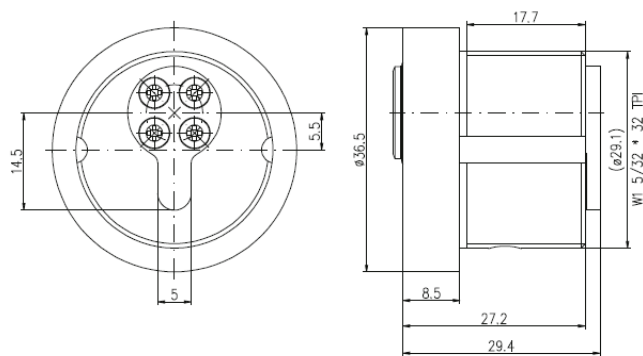

Screw-in Cylinders

ESZ 508.100.089

Configuration

Housing in nickel-plated brass, reversible key made from nickel silver
Housing in natural brass at no additional charge

Included with the cylinder

2 reversible keys
Kaba gemini S, quattro S and quattro pluS: plastic clip in Kaba blue
Kaba penta: plastic clip in dark red
1 cylinder with one cam

Available Systems

6 Kaba penta	7 Kaba quattro pluS	2 Kaba gemini S
	4 Kaba quattro S	
	5 Kaba experT ²⁾	9 Kaba gemini T ²⁾
	3 Kaba quattro ¹⁾	1 Kaba gemini ¹⁾

Order Code

*.ESZ508.100.089 **

* System code number (1, 2, 3, 4, 5, 6, 7, 9)

** Surface Finishes

Natural nickel	NI
Standard/natural brass	MS
Standard antique brass	MSA
Polished brass	MP
Chemically nickel-plated	NIC
Standard chrome	CR
Polished chrome	CRP
Dull chrome	CRM
Light brown	BL
Medium brown	BM
Dark brown/black	BD
Gold plated	GO

¹⁾ The systems Kaba gemini and Kaba quattro are offered for expansions only!

²⁾ The systems Kaba experT and Kaba gemini T are only sold to authorized dealers.